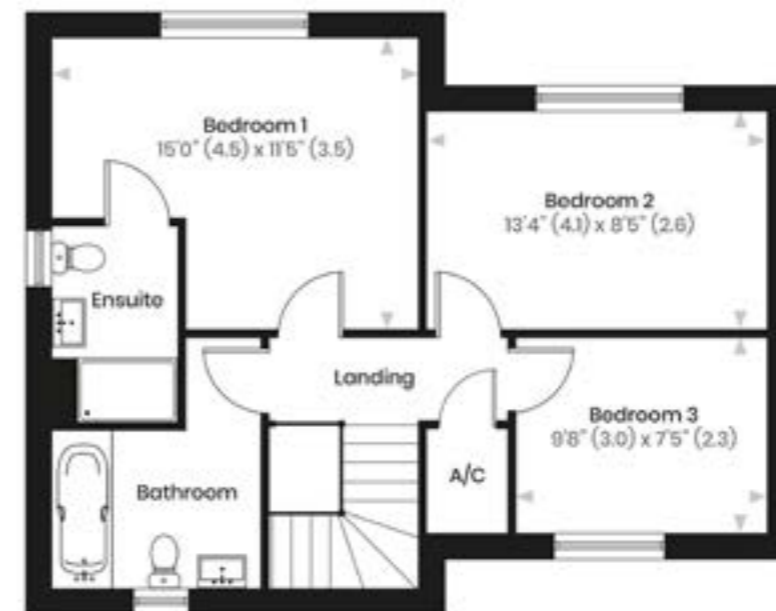

**PLOT 1**  
**3 BED DETACHED**  
**1001 SQUARE FEET**

AREA                      SQUARE FEET

Kitchen/Dining    18' 7" x 13' 7"

Living Room        15' 0" x 10' 8"

Bedroom One      15' 0" x 11' 5"

Bedroom Two     13' 4" x 8' 5"

Bedroom Three   9' 8" x 7' 5"

**PLOT 6**  
**2 BED DETACHED**  
**947 SQUARE FEET**

AREA	SQUARE FEET
Kitchen/Dining	17' 0" x 11' 1"
Living Room	17' 0" x 9' 4"
Study	8' 5" x 7' 8"
Bedroom One	11' 8" x 9' 8"
Bedroom Two	12' 4" x 8' 2"

**PLOT 7**  
**2 BED DETACHED**  
**947 SQUARE FEET**

AREA	SQUARE FEET
Kitchen/Dining	17' 0" x 10' 8"
Living Room	14' 1" x 11' 1"
Study	8' 2" x 7' 5"
Bedroom One	11' 1" x 9' 8"
Bedroom Two	10' 4" x 9' 2"

Kitchen/Dining    18' 7" x 13' 7"

Living Room        15' 7" x 14' 1"

Study                11' 1" x 7' 8"

Bedroom One      15' 0" x 14' 1"

Bedroom Two      13' 4" x 9' 8"

Bedroom Three    10' 0" x 8' 2"

www.imperialhomes.uk | 01489 784847