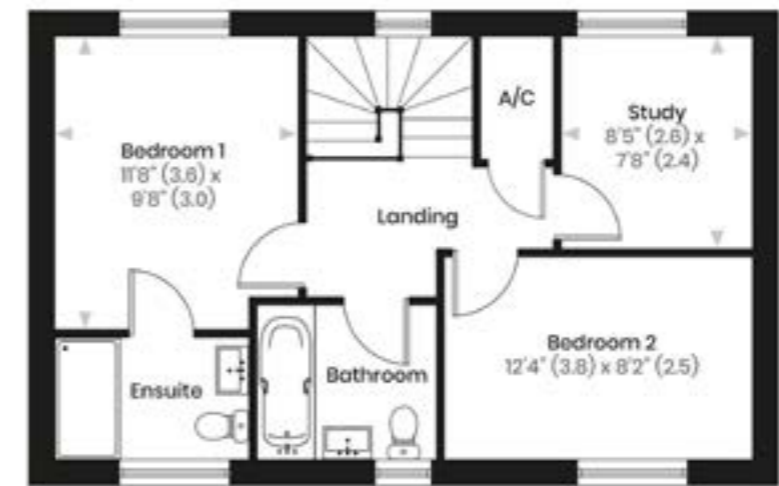

**PLOT 1**  
**3 BED DETACHED**  
**1001 SQUARE FEET**

AREA                      SQUARE FEET

Kitchen/Dining    18' 7" x 13' 7"

Living Room        15' 0" x 10' 8"

Bedroom One      15' 0" x 11' 5"

Bedroom Two     13' 4" x 8' 5"

Bedroom Three   9' 8" x 7' 5"

**PLOT 6**  
**2 BED DETACHED**  
**947 SQUARE FEET**

AREA	SQUARE FEET
Kitchen/Dining	17' 0" x 11' 1"
Living Room	17' 0" x 9' 4"
Study	8' 5" x 7' 8"
Bedroom One	11' 8" x 9' 8"
Bedroom Two	12' 4" x 8' 2"

**PLOT 7**  
**2 BED DETACHED**  
**947 SQUARE FEET**

AREA	SQUARE FEET
Kitchen/Dining	17' 0" x 10' 8"
Living Room	14' 1" x 11' 1"
Study	8' 2" x 7' 5"
Bedroom One	11' 1" x 9' 8"
Bedroom Two	10' 4" x 9' 2"

**PLOT 8**  
**3 BED DETACHED**  
**1367 SQUARE FEET**

www.imperialhomes.uk | 01489 784847

AREA	SQUARE FEET
------	-------------

Kitchen/Dining	18' 7" x 12' 8"
----------------	-----------------

Living Room	18' 7" x 10' 8"
-------------	-----------------