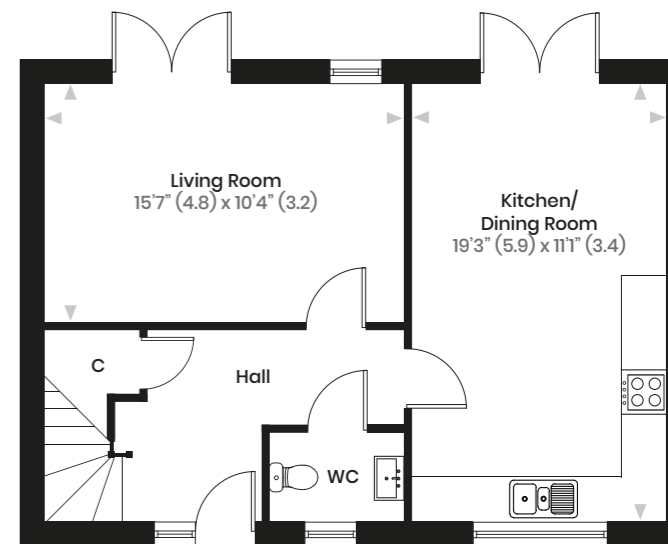

**PLOT 8**  
**3 BED DETACHED**  
**1367 SQUARE FEET**

www.imperialhomes.uk | 01489 784847

AREA	SQUARE FEET
------	-------------

Kitchen/Dining	18' 7" x 12' 8"
----------------	-----------------

Living Room	18' 7" x 10' 8"
-------------	-----------------

Study	8' 2" x 6' 52"
-------	----------------

Bedroom One	13' 4" x 11' 1"
-------------	-----------------

Bedroom Two	11' 8" x 9' 1"
-------------	----------------

Bedroom Three	11' 8" x 9' 1"
---------------	----------------

Elizabeth Gardens, Greenway Lane, Buriton, GU31 5SQ

www.imperialhomes.uk | 01489 784847

**PLOT 9**  
**3 BED DETACHED**  
**1055 SQUARE FEET**

www.imperialhomes.uk | 01489 784847

AREA	SQUARE FEET
Kitchen/Dining	19' 3" x 11' 1"
Living Room	15' 7" x 10' 4"
Bedroom One	12' 8" x 9' 1"
Bedroom Two	10' 8" x 10' 8"
Bedroom Three	9' 8" x 9' 8"

Kitchen/Dining    18' 7" x 13' 7"

Living Room        15' 7" x 14' 1"

Study                11' 1" x 7' 8"

Bedroom One      15' 0" x 14' 1"

Bedroom Two      13' 4" x 9' 8"

Bedroom Three    10' 0" x 8' 2"

www.imperialhomes.uk | 01489 784847