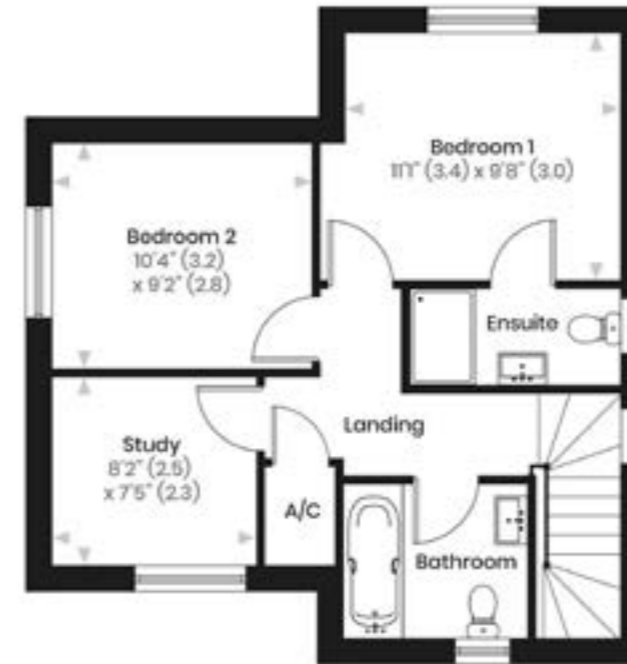

**PLOT 1**  
**3 BED DETACHED**  
**1001 SQUARE FEET**

AREA                      SQUARE FEET

Kitchen/Dining    18' 7" x 13' 7"

Living Room        15' 0" x 10' 8"

Bedroom One      15' 0" x 11' 5"

Bedroom Two     13' 4" x 8' 5"

Bedroom Three   9' 8" x 7' 5"

**PLOT 6**  
**2 BED DETACHED**  
**947 SQUARE FEET**

AREA	SQUARE FEET
Kitchen/Dining	17' 0" x 11' 1"
Living Room	17' 0" x 9' 4"
Study	8' 5" x 7' 8"
Bedroom One	11' 8" x 9' 8"
Bedroom Two	12' 4" x 8' 2"

**PLOT 7**  
**2 BED DETACHED**  
**947 SQUARE FEET**

AREA	SQUARE FEET
Kitchen/Dining	17' 0" x 10' 8"
Living Room	14' 1" x 11' 1"
Study	8' 2" x 7' 5"
Bedroom One	11' 1" x 9' 8"
Bedroom Two	10' 4" x 9' 2"

**PLOT 8**  
**3 BED DETACHED**  
**1367 SQUARE FEET**

www.imperialhomes.uk | 01489 784847

AREA	SQUARE FEET
------	-------------

Kitchen/Dining	18' 7" x 12' 8"
----------------	-----------------

Living Room	18' 7" x 10' 8"
-------------	-----------------