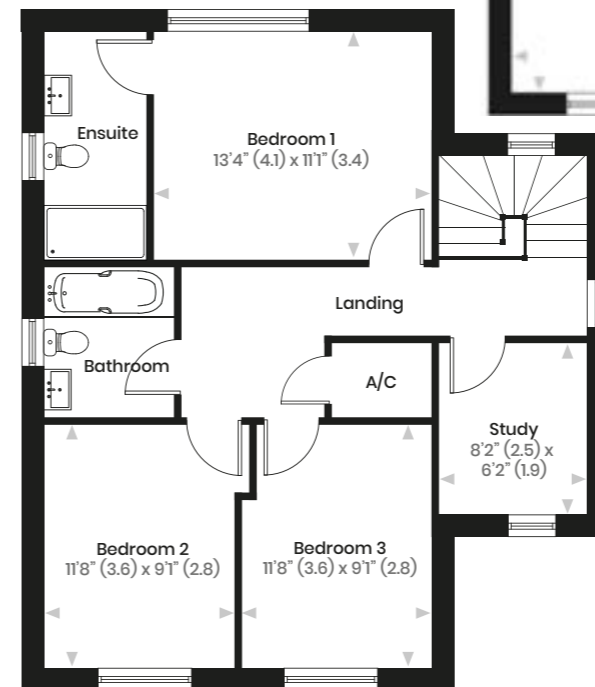

**PLOT 7**  
**2 BED DETACHED**  
**947 SQUARE FEET**

AREA	SQUARE FEET
Kitchen/Dining	17' 0" x 10' 8"
Living Room	14' 1" x 11' 1"
Study	8' 2" x 7' 5"
Bedroom One	11' 1" x 9' 8"
Bedroom Two	10' 4" x 9' 2"

**PLOT 8**  
**3 BED DETACHED**  
**1367 SQUARE FEET**

www.imperialhomes.uk | 01489 784847

AREA	SQUARE FEET
------	-------------

Kitchen/Dining	18' 7" x 12' 8"
----------------	-----------------

Living Room	18' 7" x 10' 8"
-------------	-----------------

Study	8' 2" x 6' 52"
-------	----------------

Bedroom One	13' 4" x 11' 1"
-------------	-----------------

Bedroom Two	11' 8" x 9' 1"
-------------	----------------

Bedroom Three	11' 8" x 9' 1"
---------------	----------------

Kitchen/Dining    18' 7" x 13' 7"

Living Room        15' 7" x 14' 1"

Study                11' 1" x 7' 8"

Bedroom One      15' 0" x 14' 1"

Bedroom Two      13' 4" x 9' 8"

Bedroom Three    10' 0" x 8' 2"

www.imperialhomes.uk | 01489 784847