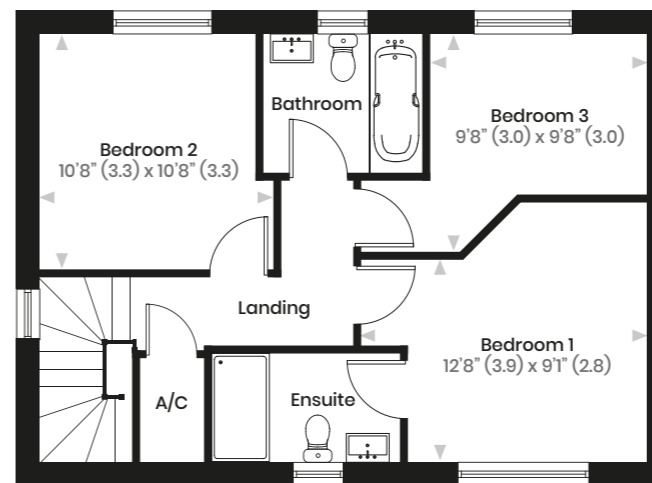

**PLOT 8**  
**3 BED DETACHED**  
**1367 SQUARE FEET**

www.imperialhomes.uk | 01489 784847

AREA	SQUARE FEET
------	-------------

Kitchen/Dining	18' 7" x 12' 8"
----------------	-----------------

Living Room	18' 7" x 10' 8"
-------------	-----------------

Study	8' 2" x 6' 52"
-------	----------------

Bedroom One	13' 4" x 11' 1"
-------------	-----------------

Bedroom Two	11' 8" x 9' 1"
-------------	----------------

Bedroom Three	11' 8" x 9' 1"
---------------	----------------

Elizabeth Gardens, Greenway Lane, Buriton, GU31 5SQ

www.imperialhomes.uk | 01489 784847

**PLOT 9**  
**3 BED DETACHED**  
**1055 SQUARE FEET**

www.imperialhomes.uk | 01489 784847

AREA	SQUARE FEET
Kitchen/Dining	19' 3" x 11' 1"
Living Room	15' 7" x 10' 4"
Bedroom One	12' 8" x 9' 1"
Bedroom Two	10' 8" x 10' 8"
Bedroom Three	9' 8" x 9' 8"

Kitchen/Dining    18' 7" x 13' 7"

Living Room        15' 7" x 14' 1"

Study                11' 1" x 7' 8"

Bedroom One      15' 0" x 14' 1"

Bedroom Two      13' 4" x 9' 8"

Bedroom Three    10' 0" x 8' 2"

www.imperialhomes.uk | 01489 784847