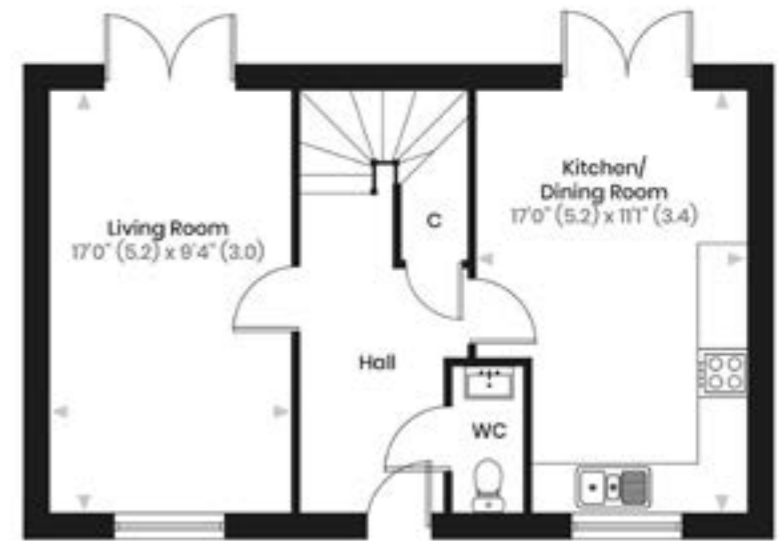

**PLOT 1**  
**3 BED DETACHED**  
**1001 SQUARE FEET**

AREA                      SQUARE FEET

Kitchen/Dining    18' 7" x 13' 7"

Living Room        15' 0" x 10' 8"

Bedroom One      15' 0" x 11' 5"

Bedroom Two     13' 4" x 8' 5"

Bedroom Three   9' 8" x 7' 5"

**PLOT 6**  
**2 BED DETACHED**  
**947 SQUARE FEET**

AREA	SQUARE FEET
Kitchen/Dining	17' 0" x 11' 1"
Living Room	17' 0" x 9' 4"
Study	8' 5" x 7' 8"
Bedroom One	11' 8" x 9' 8"
Bedroom Two	12' 4" x 8' 2"

**PLOT 7**  
**2 BED DETACHED**  
**947 SQUARE FEET**

AREA	SQUARE FEET
Kitchen/Dining	17' 0" x 10' 8"
Living Room	14' 1" x 11' 1"
Study	8' 2" x 7' 5"
Bedroom One	11' 1" x 9' 8"
Bedroom Two	10' 4" x 9' 2"

**PLOT 8**  
**3 BED DETACHED**  
**1367 SQUARE FEET**

www.imperialhomes.uk | 01489 784847

AREA	SQUARE FEET
------	-------------

Kitchen/Dining	18' 7" x 12' 8"
----------------	-----------------

Living Room	18' 7" x 10' 8"
-------------	-----------------