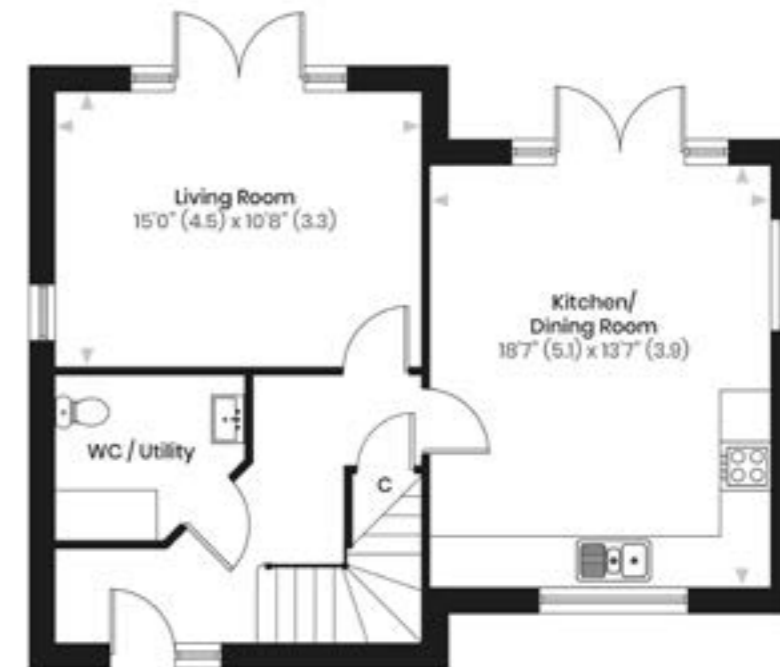

**PLOT 1**  
**3 BED DETACHED**  
**1001 SQUARE FEET**

AREA                      SQUARE FEET

Kitchen/Dining    18' 7" x 13' 7"

Living Room        15' 0" x 10' 8"

Bedroom One      15' 0" x 11' 5"

Bedroom Two     13' 4" x 8' 5"

Bedroom Three   9' 8" x 7' 5"

**PLOT 6**  
**2 BED DETACHED**  
**947 SQUARE FEET**

AREA	SQUARE FEET
Kitchen/Dining	17' 0" x 11' 1"
Living Room	17' 0" x 9' 4"
Study	8' 5" x 7' 8"
Bedroom One	11' 8" x 9' 8"
Bedroom Two	12' 4" x 8' 2"

**PLOT 7**  
**2 BED DETACHED**  
**947 SQUARE FEET**

AREA	SQUARE FEET
Kitchen/Dining	17' 0" x 10' 8"
Living Room	14' 1" x 11' 1"
Study	8' 2" x 7' 5"
Bedroom One	11' 1" x 9' 8"
Bedroom Two	10' 4" x 9' 2"

**PLOT 8**  
**3 BED DETACHED**  
**1367 SQUARE FEET**

www.imperialhomes.uk | 01489 784847

AREA	SQUARE FEET
------	-------------

Kitchen/Dining	18' 7" x 12' 8"
----------------	-----------------

Living Room	18' 7" x 10' 8"
-------------	-----------------