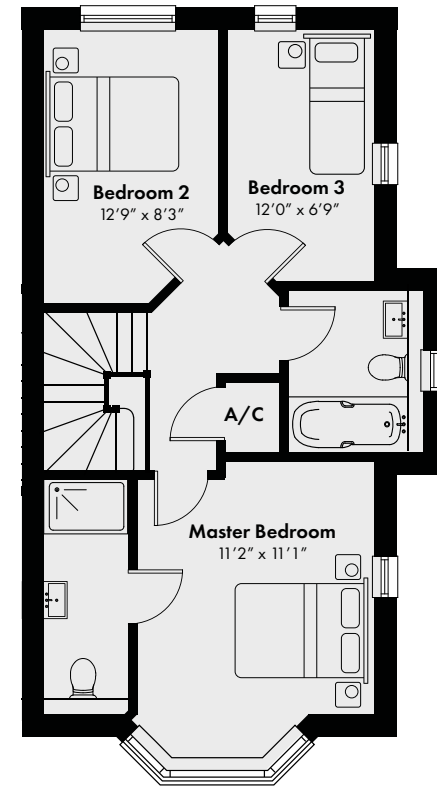

FIRST FLOOR

PLOT 2 POST MEAD

969 square ft

Area	Square feet
Living Room	15' 4" x 11' 0"
Kitchen/Dining	16' 4" x 11' 0"
Master Bedroom	12' 0" x 11' 2"
Bedroom Two	12' 0" x 8' 3"
Bedroom Three	12' 0" x 6' 9"

GROUND FLOOR

FIRST FLOOR

PLOT 3 POST MEAD

969 square ft

Area	Square feet
Living Room	15' 4" x 11' 0"
Kitchen/Dining	16' 4" x 11' 0"
Master Bedroom	12' 0" x 11' 2"
Bedroom Two	12' 0" x 8' 3"
Bedroom Three	12' 0" x 6' 9"

GROUND FLOOR

FIRST FLOOR

PLOT 4 POST MEAD

969 square ft

Area	Square feet
Living Room	16' 2" x 11' 0"
Kitchen/Dining	15' 4" x 12' 9"
Master Bedroom	11' 2" x 11' 1"
Bedroom Two	12' 9" x 8' 3"
Bedroom Three	12' 0" x 6' 9"

GROUND FLOOR

FIRST FLOOR

PLOT 5 POST MEAD

1615 square ft

Area	Square feet
Living Room	16' 0" x 12' 0"
Kitchen/Dining	13' 2" x 17' 2"
Family Room	11' 3" x 8' 6"
Study	12' 0" x 7' 2"
Master Bedroom	12' 0" x 9' 3"
Bedroom Two	11' 2" x 10' 4"
Bedroom Three	11' 2" x 10' 4"
Bedroom Four	12' 7" x 8' 7"