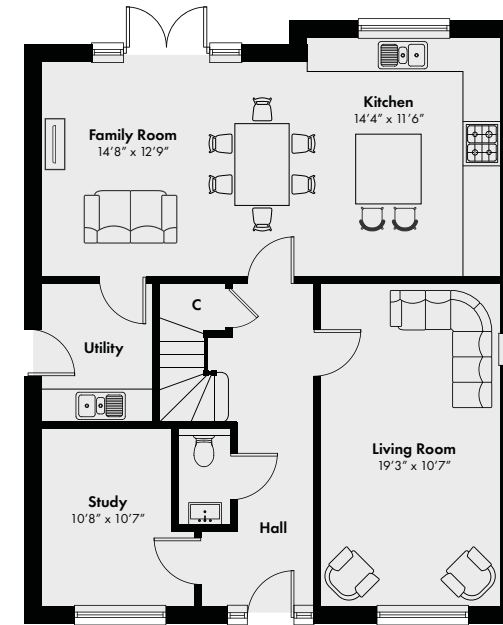

GROUND FLOOR

FIRST FLOOR

PLOT 4 POST MEAD

969 square ft

Area	Square feet
Living Room	16' 2" x 11' 0"
Kitchen/Dining	15' 4" x 12' 9"
Master Bedroom	11' 2" x 11' 1"
Bedroom Two	12' 9" x 8' 3"
Bedroom Three	12' 0" x 6' 9"

GROUND FLOOR

FIRST FLOOR

PLOT 5 POST MEAD

1615 square ft

Area	Square feet
Living Room	16' 0" x 12' 0"
Kitchen/Dining	13' 2" x 17' 2"
Family Room	11' 3" x 8' 6"
Study	12' 0" x 7' 2"
Master Bedroom	12' 0" x 9' 3"
Bedroom Two	11' 2" x 10' 4"
Bedroom Three	11' 2" x 10' 4"
Bedroom Four	12' 7" x 8' 7"

GROUND FLOOR

FIRST FLOOR

PLOT 6 POST MEAD

1615 square ft

Area	Square feet
Living Room	19' 3" x 10' 7"
Kitchen/Dining	14' 4" x 11' 6"
Family Room	14' 8" x 12' 9"
Study	10' 8" x 10' 7"
Master Bedroom	14' 9" x 12' 9"
Bedroom Two	12' 3" x 10' 8"
Bedroom Three	11' 3" x 10' 8"
Bedroom Four	12' 3" x 8' 3"

GROUND FLOOR

FIRST FLOOR

▲
Plot 6
Ground Floor

PLOT 7 POST MEAD

1615 square ft

Area	Square feet
Living Room	16' 0" x 12' 0"
Kitchen/Dining	13' 2" x 17' 2"
Family Room	11' 3" x 8' 6"
Study	12' 0" x 7' 2"
Master Bedroom	12' 0" x 11' 6"
Bedroom Two	11' 2" x 10' 4"
Bedroom Three	11' 2" x 10' 4"
Bedroom Four	20' 0" x 9' 9"