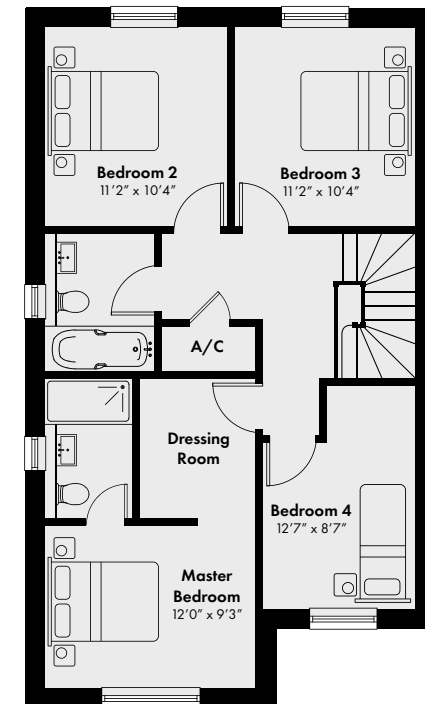

GROUND FLOOR

FIRST FLOOR

PLOT 4 POST MEAD

969 square ft

Area	Square feet
Living Room	16' 2" x 11' 0"
Kitchen/Dining	15' 4" x 12' 9"
Master Bedroom	11' 2" x 11' 1"
Bedroom Two	12' 9" x 8' 3"
Bedroom Three	12' 0" x 6' 9"

GROUND FLOOR

FIRST FLOOR

PLOT 5 POST MEAD

1615 square ft

Area	Square feet
Living Room	16' 0" x 12' 0"
Kitchen/Dining	13' 2" x 17' 2"
Family Room	11' 3" x 8' 6"
Study	12' 0" x 7' 2"
Master Bedroom	12' 0" x 9' 3"
Bedroom Two	11' 2" x 10' 4"
Bedroom Three	11' 2" x 10' 4"
Bedroom Four	12' 7" x 8' 7"

GROUND FLOOR

FIRST FLOOR

PLOT 6 POST MEAD

1615 square ft

Area	Square feet
Living Room	19' 3" x 10' 7"
Kitchen/Dining	14' 4" x 11' 6"
Family Room	14' 8" x 12' 9"
Study	10' 8" x 10' 7"
Master Bedroom	14' 9" x 12' 9"
Bedroom Two	12' 3" x 10' 8"
Bedroom Three	11' 3" x 10' 8"
Bedroom Four	12' 3" x 8' 3"

GROUND FLOOR

FIRST FLOOR

▲
Plot 6
Ground Floor

PLOT 7 POST MEAD

1615 square ft

Area	Square feet
Living Room	16' 0" x 12' 0"
Kitchen/Dining	13' 2" x 17' 2"
Family Room	11' 3" x 8' 6"
Study	12' 0" x 7' 2"
Master Bedroom	12' 0" x 11' 6"
Bedroom Two	11' 2" x 10' 4"
Bedroom Three	11' 2" x 10' 4"
Bedroom Four	20' 0" x 9' 9"