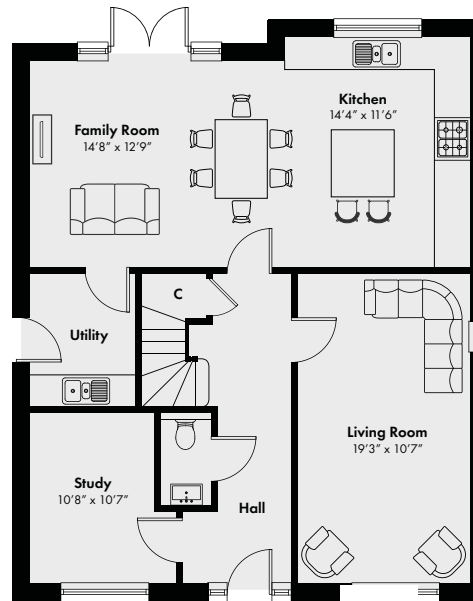

GROUND FLOOR

FIRST FLOOR

PLOT 4 POST MEAD

969 square ft

Area	Square feet
Living Room	16' 2" x 11' 0"
Kitchen/Dining	15' 4" x 12' 9"
Master Bedroom	11' 2" x 11' 1"
Bedroom Two	12' 9" x 8' 3"
Bedroom Three	12' 0" x 6' 9"

GROUND FLOOR

FIRST FLOOR

PLOT 5 POST MEAD

1615 square ft

Area	Square feet
Living Room	16' 0" x 12' 0"
Kitchen/Dining	13' 2" x 17' 2"
Family Room	11' 3" x 8' 6"
Study	12' 0" x 7' 2"
Master Bedroom	12' 0" x 9' 3"
Bedroom Two	11' 2" x 10' 4"
Bedroom Three	11' 2" x 10' 4"
Bedroom Four	12' 7" x 8' 7"

GROUND FLOOR

FIRST FLOOR

PLOT 6 POST MEAD

1615 square ft

Area	Square feet
Living Room	19' 3" x 10' 7"
Kitchen/Dining	14' 4" x 11' 6"
Family Room	14' 8" x 12' 9"
Study	10' 8" x 10' 7"
Master Bedroom	14' 9" x 12' 9"
Bedroom Two	12' 3" x 10' 8"
Bedroom Three	11' 3" x 10' 8"
Bedroom Four	12' 3" x 8' 3"

GROUND FLOOR

FIRST FLOOR

▲
Plot 6
Ground Floor

PLOT 7 POST MEAD

1615 square ft

Area	Square feet
Living Room	16' 0" x 12' 0"
Kitchen/Dining	13' 2" x 17' 2"
Family Room	11' 3" x 8' 6"
Study	12' 0" x 7' 2"
Master Bedroom	12' 0" x 11' 6"
Bedroom Two	11' 2" x 10' 4"
Bedroom Three	11' 2" x 10' 4"
Bedroom Four	20' 0" x 9' 9"