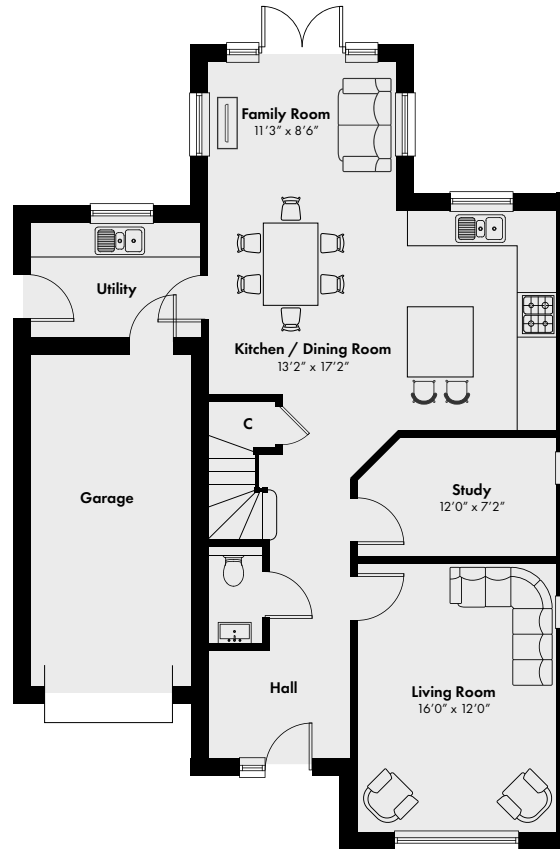

GROUND FLOOR

FIRST FLOOR

PLOT 5 POST MEAD

1615 square ft

Area	Square feet
Living Room	16' 0" x 12' 0"
Kitchen/Dining	13' 2" x 17' 2"
Family Room	11' 3" x 8' 6"
Study	12' 0" x 7' 2"
Master Bedroom	12' 0" x 9' 3"
Bedroom Two	11' 2" x 10' 4"
Bedroom Three	11' 2" x 10' 4"
Bedroom Four	12' 7" x 8' 7"

GROUND FLOOR

FIRST FLOOR

PLOT 6 POST MEAD

1615 square ft

Area	Square feet
Living Room	19' 3" x 10' 7"
Kitchen/Dining	14' 4" x 11' 6"
Family Room	14' 8" x 12' 9"
Study	10' 8" x 10' 7"
Master Bedroom	14' 9" x 12' 9"
Bedroom Two	12' 3" x 10' 8"
Bedroom Three	11' 3" x 10' 8"
Bedroom Four	12' 3" x 8' 3"

GROUND FLOOR

FIRST FLOOR

▲
Plot 6
Ground Floor

PLOT 7 POST MEAD

1615 square ft

Area	Square feet
Living Room	16' 0" x 12' 0"
Kitchen/Dining	13' 2" x 17' 2"
Family Room	11' 3" x 8' 6"
Study	12' 0" x 7' 2"
Master Bedroom	12' 0" x 11' 6"
Bedroom Two	11' 2" x 10' 4"
Bedroom Three	11' 2" x 10' 4"
Bedroom Four	20' 0" x 9' 9"

GROUND FLOOR

FIRST FLOOR