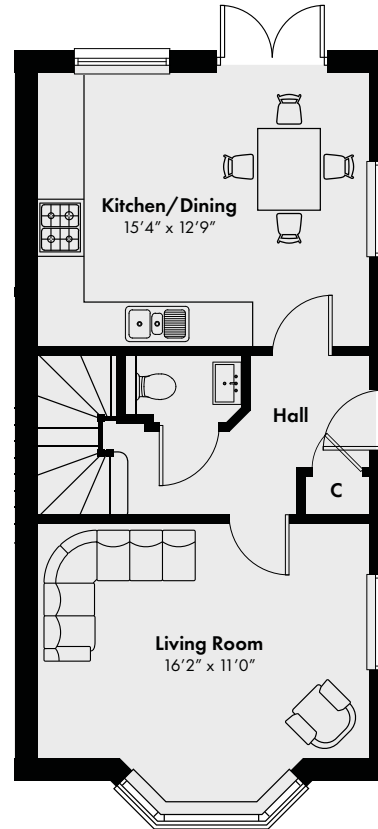

GROUND FLOOR

FIRST FLOOR

PLOT 3 POST MEAD

969 square ft

Area	Square feet
Living Room	15' 4" x 11' 0"
Kitchen/Dining	16' 4" x 11' 0"
Master Bedroom	12' 0" x 11' 2"
Bedroom Two	12' 0" x 8' 3"
Bedroom Three	12' 0" x 6' 9"

GROUND FLOOR

FIRST FLOOR

PLOT 4 POST MEAD

969 square ft

Area	Square feet
Living Room	16' 2" x 11' 0"
Kitchen/Dining	15' 4" x 12' 9"
Master Bedroom	11' 2" x 11' 1"
Bedroom Two	12' 9" x 8' 3"
Bedroom Three	12' 0" x 6' 9"

GROUND FLOOR

FIRST FLOOR

PLOT 5 POST MEAD

1615 square ft

Area	Square feet
Living Room	16' 0" x 12' 0"
Kitchen/Dining	13' 2" x 17' 2"
Family Room	11' 3" x 8' 6"
Study	12' 0" x 7' 2"
Master Bedroom	12' 0" x 9' 3"
Bedroom Two	11' 2" x 10' 4"
Bedroom Three	11' 2" x 10' 4"
Bedroom Four	12' 7" x 8' 7"

GROUND FLOOR

FIRST FLOOR

PLOT 6 POST MEAD

1615 square ft

Area	Square feet
Living Room	19' 3" x 10' 7"
Kitchen/Dining	14' 4" x 11' 6"
Family Room	14' 8" x 12' 9"
Study	10' 8" x 10' 7"
Master Bedroom	14' 9" x 12' 9"
Bedroom Two	12' 3" x 10' 8"
Bedroom Three	11' 3" x 10' 8"
Bedroom Four	12' 3" x 8' 3"