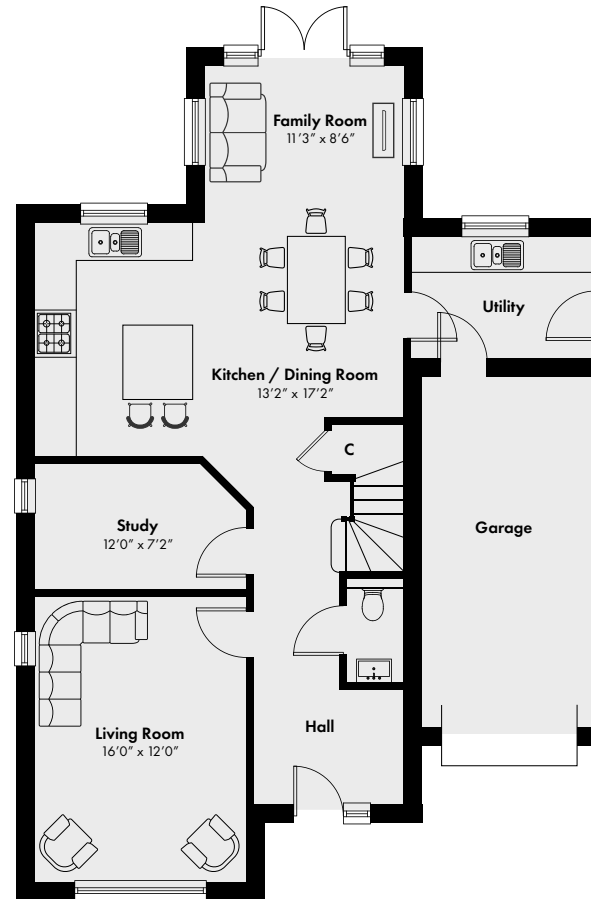

GROUND FLOOR

FIRST FLOOR

PLOT 4 POST MEAD

969 square ft

Area	Square feet
Living Room	16' 2" x 11' 0"
Kitchen/Dining	15' 4" x 12' 9"
Master Bedroom	11' 2" x 11' 1"
Bedroom Two	12' 9" x 8' 3"
Bedroom Three	12' 0" x 6' 9"

GROUND FLOOR

FIRST FLOOR

PLOT 5 POST MEAD

1615 square ft

Area	Square feet
Living Room	16' 0" x 12' 0"
Kitchen/Dining	13' 2" x 17' 2"
Family Room	11' 3" x 8' 6"
Study	12' 0" x 7' 2"
Master Bedroom	12' 0" x 9' 3"
Bedroom Two	11' 2" x 10' 4"
Bedroom Three	11' 2" x 10' 4"
Bedroom Four	12' 7" x 8' 7"

GROUND FLOOR

FIRST FLOOR

PLOT 6 POST MEAD

1615 square ft

Area	Square feet
Living Room	19' 3" x 10' 7"
Kitchen/Dining	14' 4" x 11' 6"
Family Room	14' 8" x 12' 9"
Study	10' 8" x 10' 7"
Master Bedroom	14' 9" x 12' 9"
Bedroom Two	12' 3" x 10' 8"
Bedroom Three	11' 3" x 10' 8"
Bedroom Four	12' 3" x 8' 3"

GROUND FLOOR

FIRST FLOOR

▲
Plot 6
Ground Floor

PLOT 7 POST MEAD

1615 square ft

Area	Square feet
Living Room	16' 0" x 12' 0"
Kitchen/Dining	13' 2" x 17' 2"
Family Room	11' 3" x 8' 6"
Study	12' 0" x 7' 2"
Master Bedroom	12' 0" x 11' 6"
Bedroom Two	11' 2" x 10' 4"
Bedroom Three	11' 2" x 10' 4"
Bedroom Four	20' 0" x 9' 9"