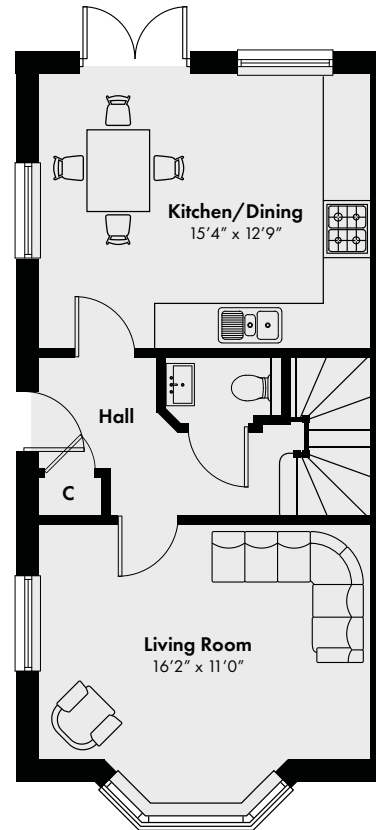

PLOT 1 POST MEAD

969 square ft

Area	Square feet
Living Room	16' 12" x 11' 0"
Kitchen/Dining	15' 4" x 12' 9"
Master Bedroom	11' 2" x 11' 1"
Bedroom Two	12' 9" x 8' 3"
Bedroom Three	12' 0" x 6' 9"

GROUND FLOOR

FIRST FLOOR

PLOT 2 POST MEAD

969 square ft

Area	Square feet
Living Room	15' 4" x 11' 0"
Kitchen/Dining	16' 4" x 11' 0"
Master Bedroom	12' 0" x 11' 2"
Bedroom Two	12' 0" x 8' 3"
Bedroom Three	12' 0" x 6' 9"

GROUND FLOOR

FIRST FLOOR

PLOT 3 POST MEAD

969 square ft

Area	Square feet
Living Room	15' 4" x 11' 0"
Kitchen/Dining	16' 4" x 11' 0"
Master Bedroom	12' 0" x 11' 2"
Bedroom Two	12' 0" x 8' 3"
Bedroom Three	12' 0" x 6' 9"

GROUND FLOOR

FIRST FLOOR

PLOT 4 POST MEAD

969 square ft

Area	Square feet
Living Room	16' 2" x 11' 0"
Kitchen/Dining	15' 4" x 12' 9"
Master Bedroom	11' 2" x 11' 1"
Bedroom Two	12' 9" x 8' 3"
Bedroom Three	12' 0" x 6' 9"