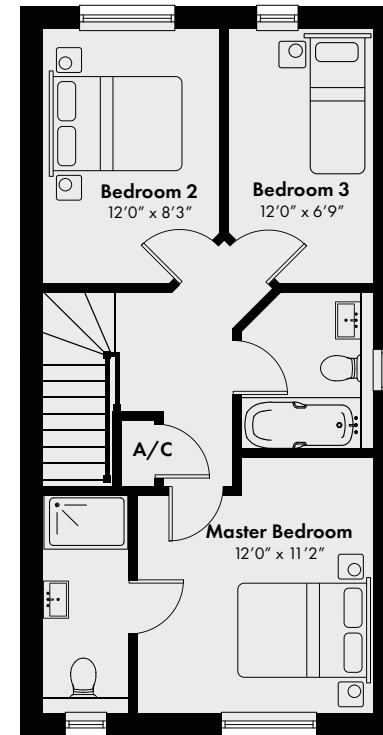

PLOT 1 POST MEAD

969 square ft

Area	Square feet
Living Room	16' 12" x 11' 0"
Kitchen/Dining	15' 4" x 12' 9"
Master Bedroom	11' 2" x 11' 1"
Bedroom Two	12' 9" x 8' 3"
Bedroom Three	12' 0" x 6' 9"

GROUND FLOOR

FIRST FLOOR

PLOT 2 POST MEAD

969 square ft

Area	Square feet
Living Room	15' 4" x 11' 0"
Kitchen/Dining	16' 4" x 11' 0"
Master Bedroom	12' 0" x 11' 2"
Bedroom Two	12' 0" x 8' 3"
Bedroom Three	12' 0" x 6' 9"

GROUND FLOOR

FIRST FLOOR

PLOT 3 POST MEAD

969 square ft

Area	Square feet
Living Room	15' 4" x 11' 0"
Kitchen/Dining	16' 4" x 11' 0"
Master Bedroom	12' 0" x 11' 2"
Bedroom Two	12' 0" x 8' 3"
Bedroom Three	12' 0" x 6' 9"

GROUND FLOOR

FIRST FLOOR

PLOT 4 POST MEAD

969 square ft

Area	Square feet
Living Room	16' 2" x 11' 0"
Kitchen/Dining	15' 4" x 12' 9"
Master Bedroom	11' 2" x 11' 1"
Bedroom Two	12' 9" x 8' 3"
Bedroom Three	12' 0" x 6' 9"