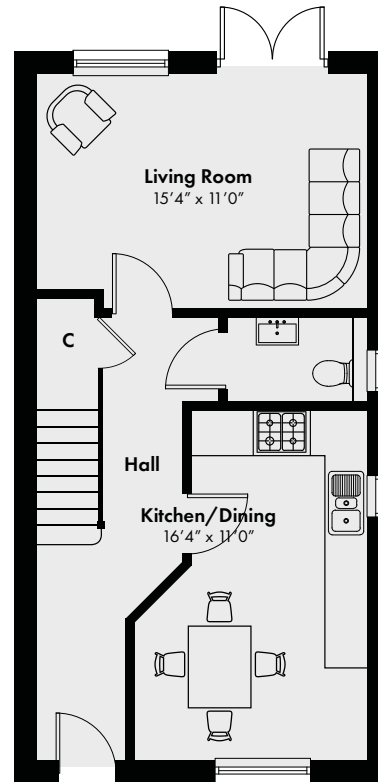

PLOT 1 POST MEAD

969 square ft

Area	Square feet
Living Room	16' 12" x 11' 0"
Kitchen/Dining	15' 4" x 12' 9"
Master Bedroom	11' 2" x 11' 1"
Bedroom Two	12' 9" x 8' 3"
Bedroom Three	12' 0" x 6' 9"

GROUND FLOOR

FIRST FLOOR

PLOT 2 POST MEAD

969 square ft

Area	Square feet
Living Room	15' 4" x 11' 0"
Kitchen/Dining	16' 4" x 11' 0"
Master Bedroom	12' 0" x 11' 2"
Bedroom Two	12' 0" x 8' 3"
Bedroom Three	12' 0" x 6' 9"

GROUND FLOOR

FIRST FLOOR

PLOT 3 POST MEAD

969 square ft

Area	Square feet
Living Room	15' 4" x 11' 0"
Kitchen/Dining	16' 4" x 11' 0"
Master Bedroom	12' 0" x 11' 2"
Bedroom Two	12' 0" x 8' 3"
Bedroom Three	12' 0" x 6' 9"

GROUND FLOOR

FIRST FLOOR

PLOT 4 POST MEAD

969 square ft

Area	Square feet
Living Room	16' 2" x 11' 0"
Kitchen/Dining	15' 4" x 12' 9"
Master Bedroom	11' 2" x 11' 1"
Bedroom Two	12' 9" x 8' 3"
Bedroom Three	12' 0" x 6' 9"