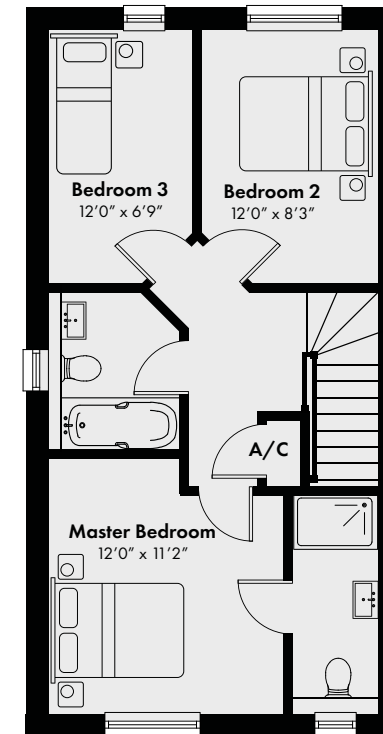

PLOT 1 POST MEAD

969 square ft

Area	Square feet
Living Room	16' 12" x 11' 0"
Kitchen/Dining	15' 4" x 12' 9"
Master Bedroom	11' 2" x 11' 1"
Bedroom Two	12' 9" x 8' 3"
Bedroom Three	12' 0" x 6' 9"

GROUND FLOOR

FIRST FLOOR

PLOT 2 POST MEAD

969 square ft

Area	Square feet
Living Room	15' 4" x 11' 0"
Kitchen/Dining	16' 4" x 11' 0"
Master Bedroom	12' 0" x 11' 2"
Bedroom Two	12' 0" x 8' 3"
Bedroom Three	12' 0" x 6' 9"

GROUND FLOOR

FIRST FLOOR

PLOT 3 POST MEAD

969 square ft

Area	Square feet
Living Room	15' 4" x 11' 0"
Kitchen/Dining	16' 4" x 11' 0"
Master Bedroom	12' 0" x 11' 2"
Bedroom Two	12' 0" x 8' 3"
Bedroom Three	12' 0" x 6' 9"

GROUND FLOOR

FIRST FLOOR

PLOT 4 POST MEAD

969 square ft

Area	Square feet
Living Room	16' 2" x 11' 0"
Kitchen/Dining	15' 4" x 12' 9"
Master Bedroom	11' 2" x 11' 1"
Bedroom Two	12' 9" x 8' 3"
Bedroom Three	12' 0" x 6' 9"