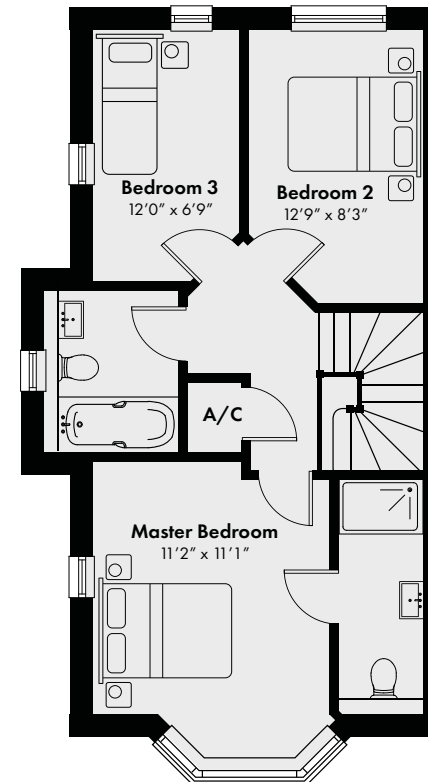

PLOT 1 POST MEAD

969 square ft

Area	Square feet
Living Room	16' 12" x 11' 0"
Kitchen/Dining	15' 4" x 12' 9"
Master Bedroom	11' 2" x 11' 1"
Bedroom Two	12' 9" x 8' 3"
Bedroom Three	12' 0" x 6' 9"

GROUND FLOOR

FIRST FLOOR

PLOT 2 POST MEAD

969 square ft

Area	Square feet
Living Room	15' 4" x 11' 0"
Kitchen/Dining	16' 4" x 11' 0"
Master Bedroom	12' 0" x 11' 2"
Bedroom Two	12' 0" x 8' 3"
Bedroom Three	12' 0" x 6' 9"

GROUND FLOOR

FIRST FLOOR

PLOT 3 POST MEAD

969 square ft

Area	Square feet
Living Room	15' 4" x 11' 0"
Kitchen/Dining	16' 4" x 11' 0"
Master Bedroom	12' 0" x 11' 2"
Bedroom Two	12' 0" x 8' 3"
Bedroom Three	12' 0" x 6' 9"

GROUND FLOOR

FIRST FLOOR

PLOT 5 POST MEAD

1615 square ft

Area	Square feet
Living Room	16' 0" x 12' 0"
Kitchen/Dining	13' 2" x 17' 2"
Family Room	11' 3" x 8' 6"
Study	12' 0" x 7' 2"
Master Bedroom	12' 0" x 9' 3"
Bedroom Two	11' 2" x 10' 4"
Bedroom Three	11' 2" x 10' 4"
Bedroom Four	12' 7" x 8' 7"