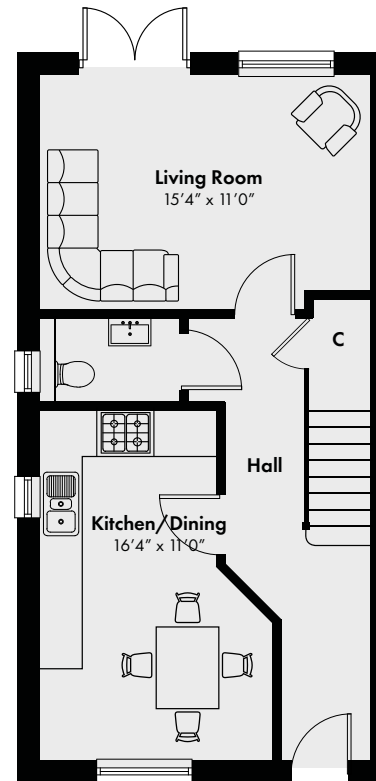

PLOT 1 POST MEAD

969 square ft

Area	Square feet
Living Room	16' 12" x 11' 0"
Kitchen/Dining	15' 4" x 12' 9"
Master Bedroom	11' 2" x 11' 1"
Bedroom Two	12' 9" x 8' 3"
Bedroom Three	12' 0" x 6' 9"

GROUND FLOOR

FIRST FLOOR

PLOT 2 POST MEAD

969 square ft

Area	Square feet
Living Room	15' 4" x 11' 0"
Kitchen/Dining	16' 4" x 11' 0"
Master Bedroom	12' 0" x 11' 2"
Bedroom Two	12' 0" x 8' 3"
Bedroom Three	12' 0" x 6' 9"

GROUND FLOOR

FIRST FLOOR

PLOT 3 POST MEAD

969 square ft

Area	Square feet
Living Room	15' 4" x 11' 0"
Kitchen/Dining	16' 4" x 11' 0"
Master Bedroom	12' 0" x 11' 2"
Bedroom Two	12' 0" x 8' 3"
Bedroom Three	12' 0" x 6' 9"

GROUND FLOOR

FIRST FLOOR

PLOT 4 POST MEAD

969 square ft

Area	Square feet
Living Room	16' 2" x 11' 0"
Kitchen/Dining	15' 4" x 12' 9"
Master Bedroom	11' 2" x 11' 1"
Bedroom Two	12' 9" x 8' 3"
Bedroom Three	12' 0" x 6' 9"